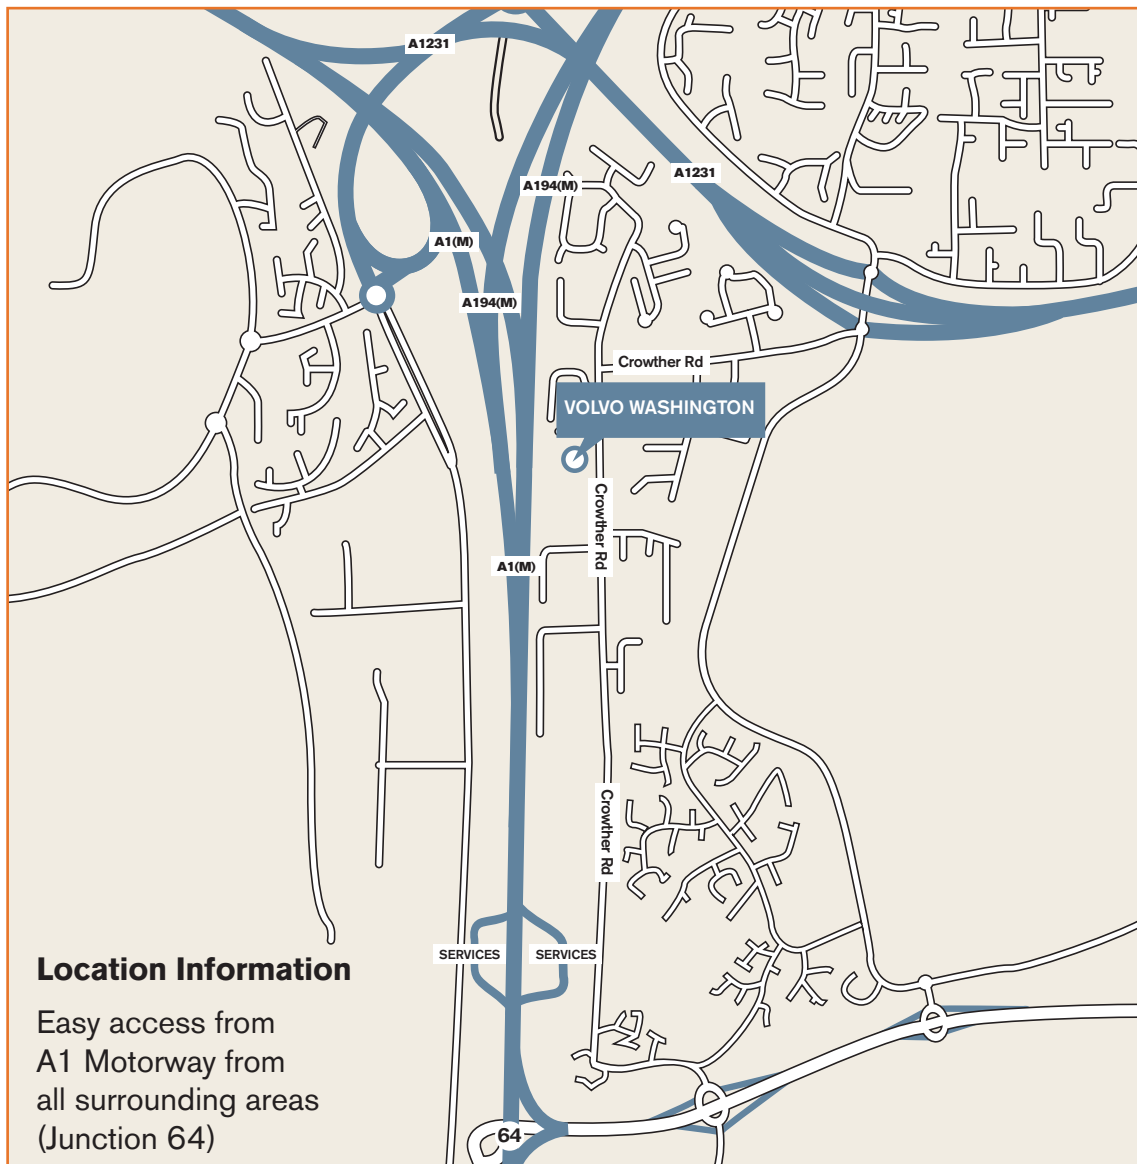

Location Information

Easy access from
A1 Motorway from
all surrounding areas
(Junction 64)

	Test Fee	Lane Fee		Test Fee	Lane Fee
Truck 2 Axle	£91.00	£42.00	Retest PSV up to 23 Passengers[†]	£39.00	£20.00
Truck 3 Axle	£113.00	£42.00	Retest PSV 24 Passengers or more[†]	£56.00	£20.00
Truck 4 Axle +	£137.00	£42.00	Loaded Blocks Fee	N/A	£25.00
Retest Truck 2 Axle	£35.00	£20.00	Hire of loaded test trailer	N/A	£25.00
Retest Truck 3 Axle	£49.00	£20.00	Submit truck for MOT for customer	N/A	£30.00
Retest Truck 4 Axle +	£65.00	£20.00	Submit Test for customer - with loaded trailer	N/A	£55.00
Trailer 1 Axle	£41.00	£40.00	Brake Test (per axle)	N/A	£10.00
Trailer 2 Axle	£54.00	£40.00	Headlight Alignment Test	N/A	£15.00
Trailer 3 Axle +	£64.00	£40.00	Smoke Test	N/A	£15.00
Retest Trailer 1 Axle	£18.00	£20.00	Multi Check	N/A	£50.00
Retest Trailer 2 Axle	£25.00	£20.00	Headlight Adjustment	N/A	F.O.C
Retest Trailer 3 Axle +	£33.00	£20.00			
PSV up to 23 Passengers[†]	£103.00	£40.00			
PSV 24 Passengers or more[†]	£128.00	£40.00			

* Prices Subject to VAT

** Cancellation Fee - Notice of 7 days or less = Test Fee + £15

† Number of passengers seated and standing

Volvo Truck and Bus Centre Washington

www.volvonorthhandscotland.co.uk

Crowther Rd, Crowther Ind Estate, Washington, NE38 0AQ Tel: **0191 4151111**

Opening hours Mon: 06:00 - 24hrs Tue to Fri - 24hrs Sat 00:00 - 18:00 Sun 08:00 - 18:00