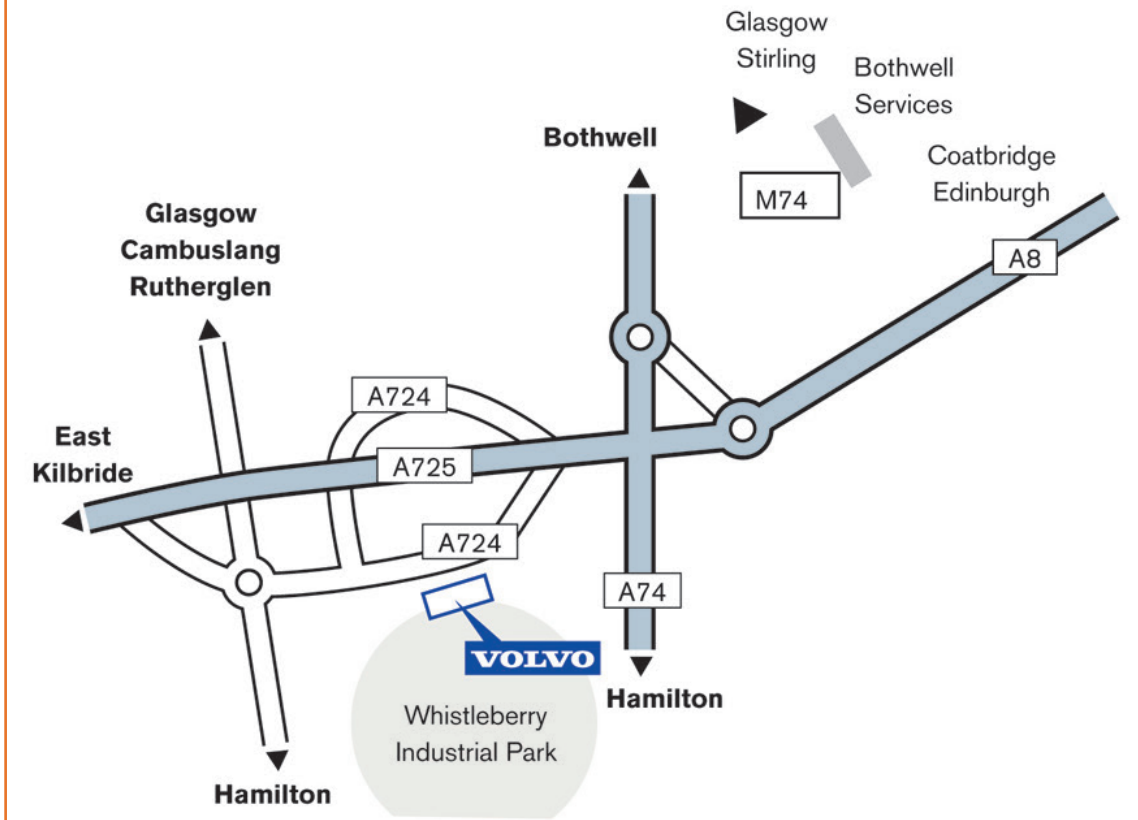

Terms & Conditions: * By appointment only

Volvo Trucks. Driving Progress

Location Information

Easy access ATF facility.
Only 2 minutes from
junction 5 off the M74.

	Test Fee	Lane Fee
Truck 2 Axle	£91.00	£35.00
Truck 3 Axle	£113.00	£35.00
Truck 4 Axle +	£137.00	£35.00
Retest Truck 2 Axle	£35.00	£15.00
Retest Truck 3 Axle	£49.00	£15.00
Retest Truck 4 Axle +	£65.00	£15.00
Trailer 1 Axle	£41.00	£25.00
Trailer 2 Axle	£54.00	£25.00
Trailer 3 Axle +	£64.00	£25.00
Retest Trailer 1 Axle	£18.00	£15.00
Retest Trailer 2 Axle	£25.00	£15.00
Retest Trailer 3 Axle +	£33.00	£15.00
PSV up to 22 Passengers [†]	£103.00	£40.00

Opening hours Mon to Thurs - 24hrs Fri 00:00 - 20:45 Sat 08:00 - 13:00

Volvo Trucks. Driving Progress